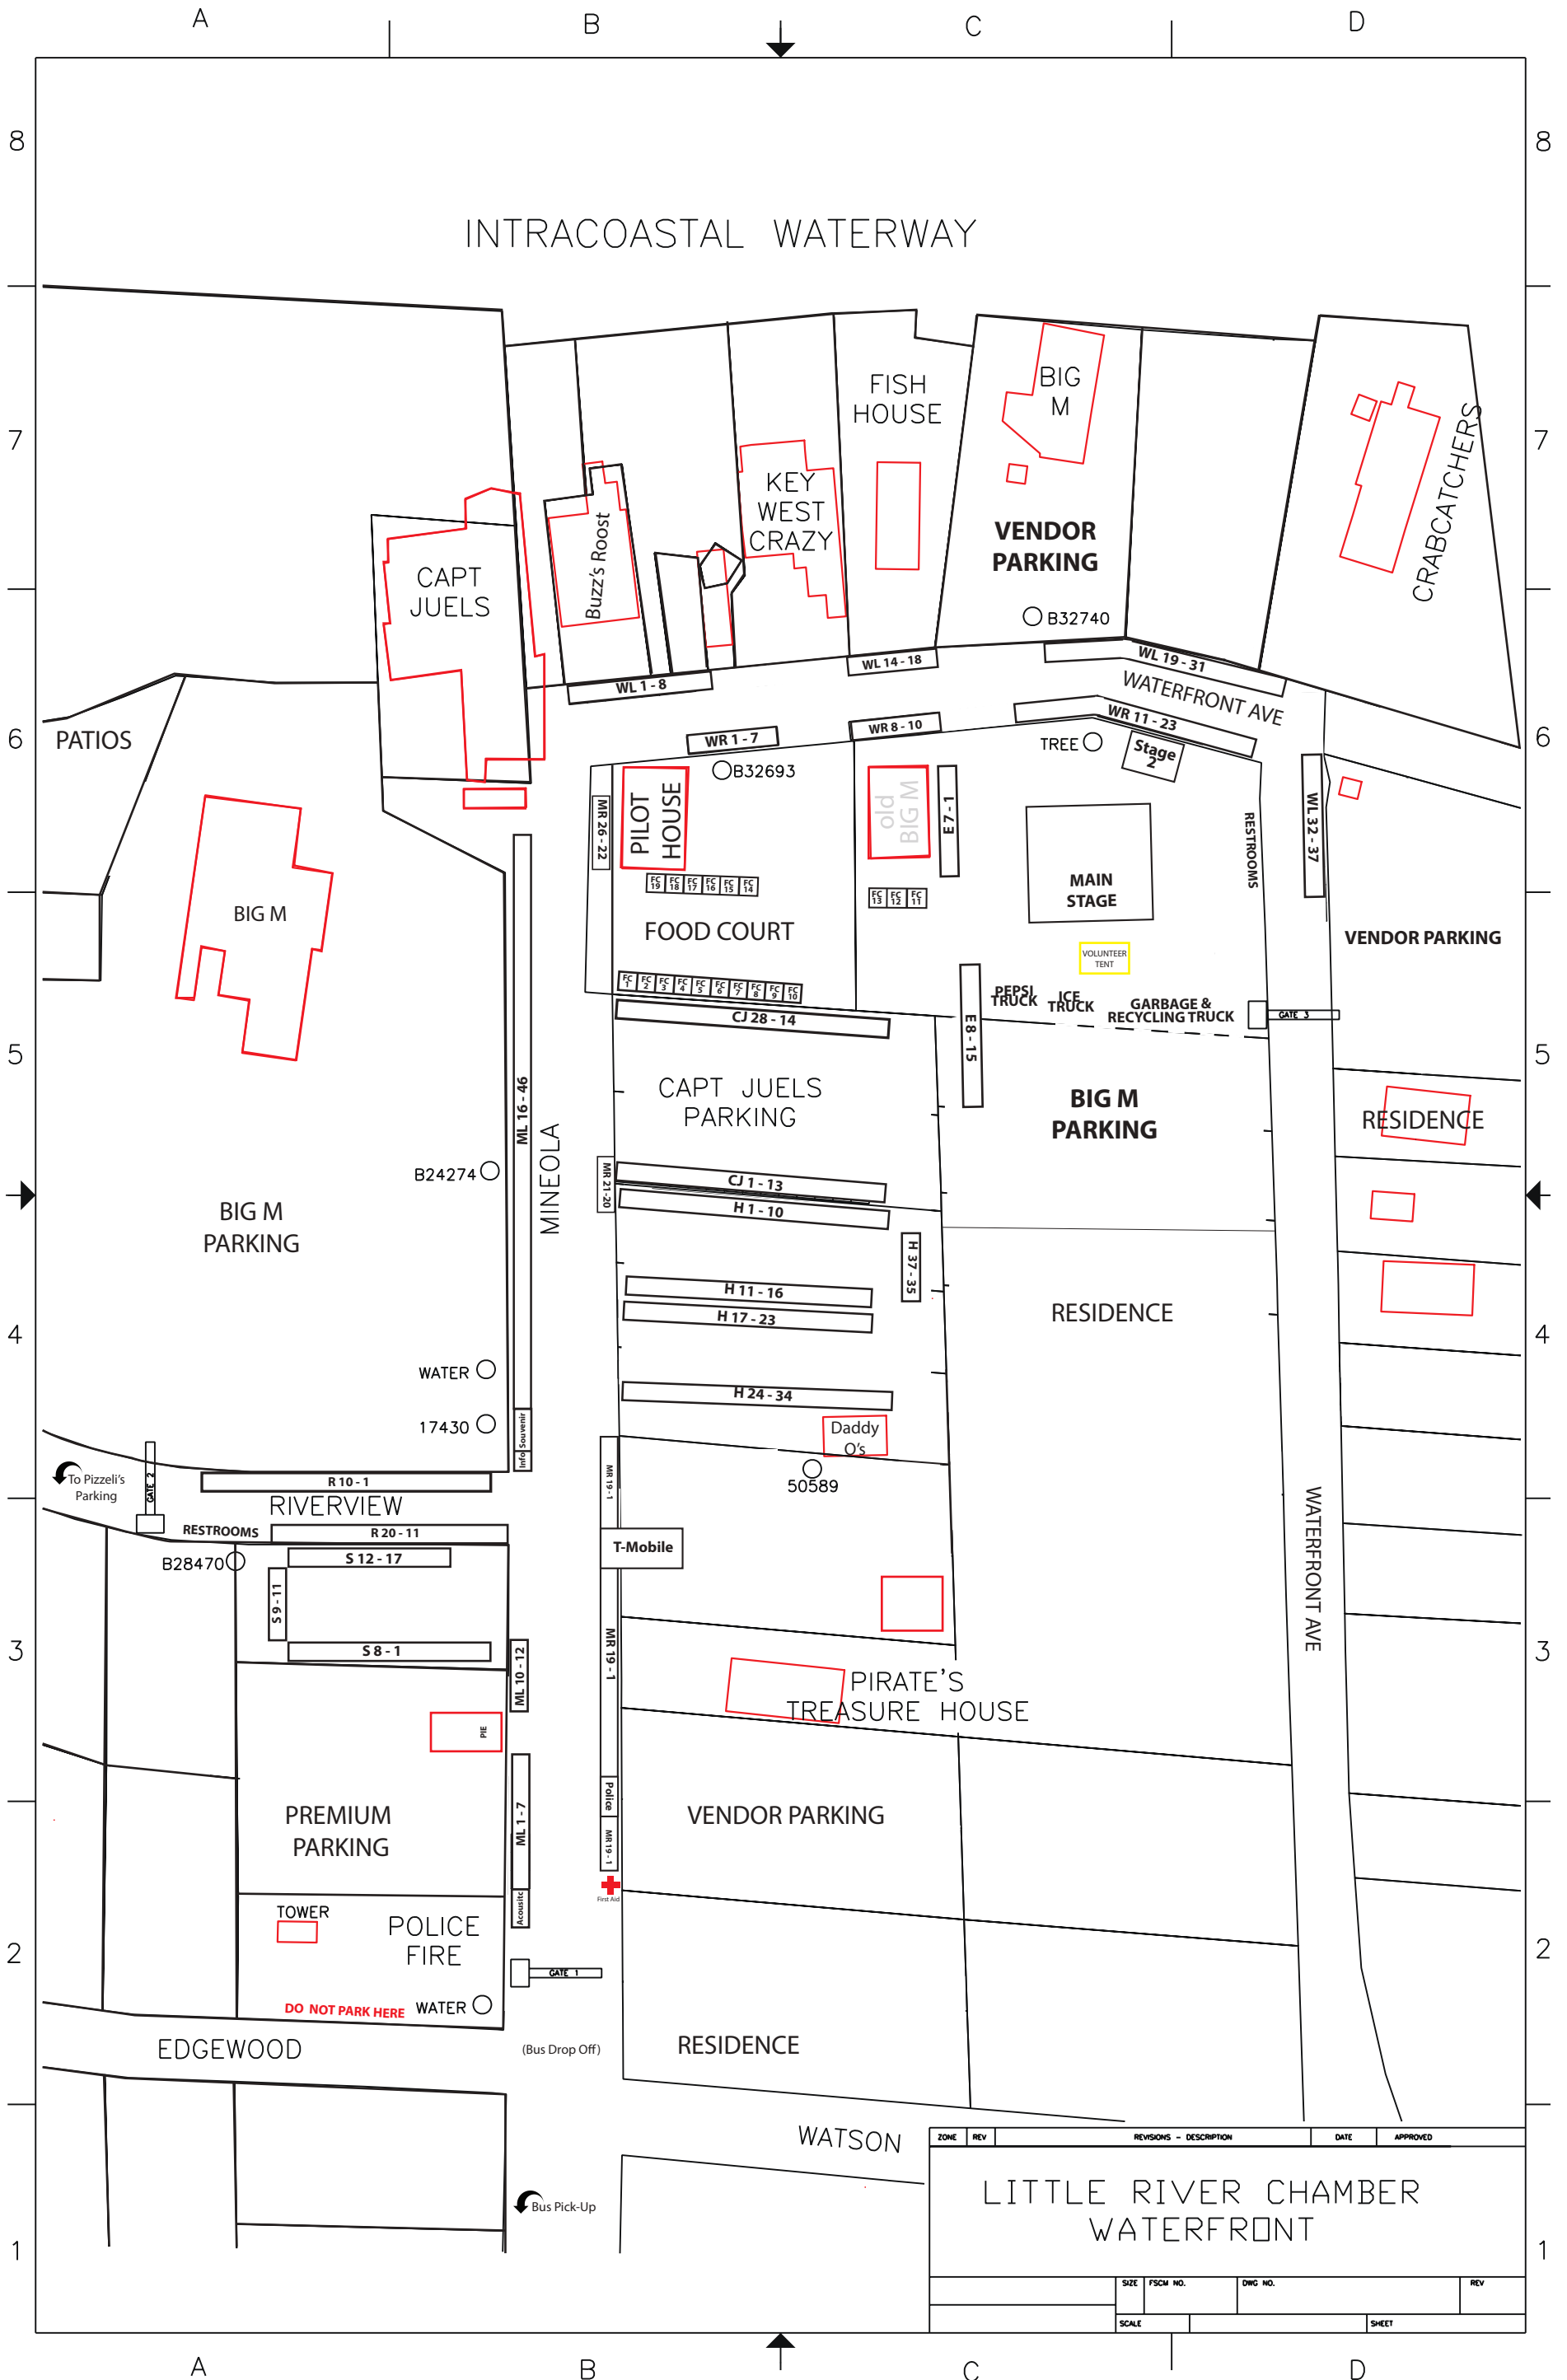

# Little River ShrimpFest Map 2021

Any cars in "Vendor Parking" will NOT be able to leave or enter during festival hours.

Vendor Parking is limited - you are encouraged to arrive early to find a space. Additional Free Parking is listed at [www.LittleRiverShrimpFest.org](http://www.LittleRiverShrimpFest.org)